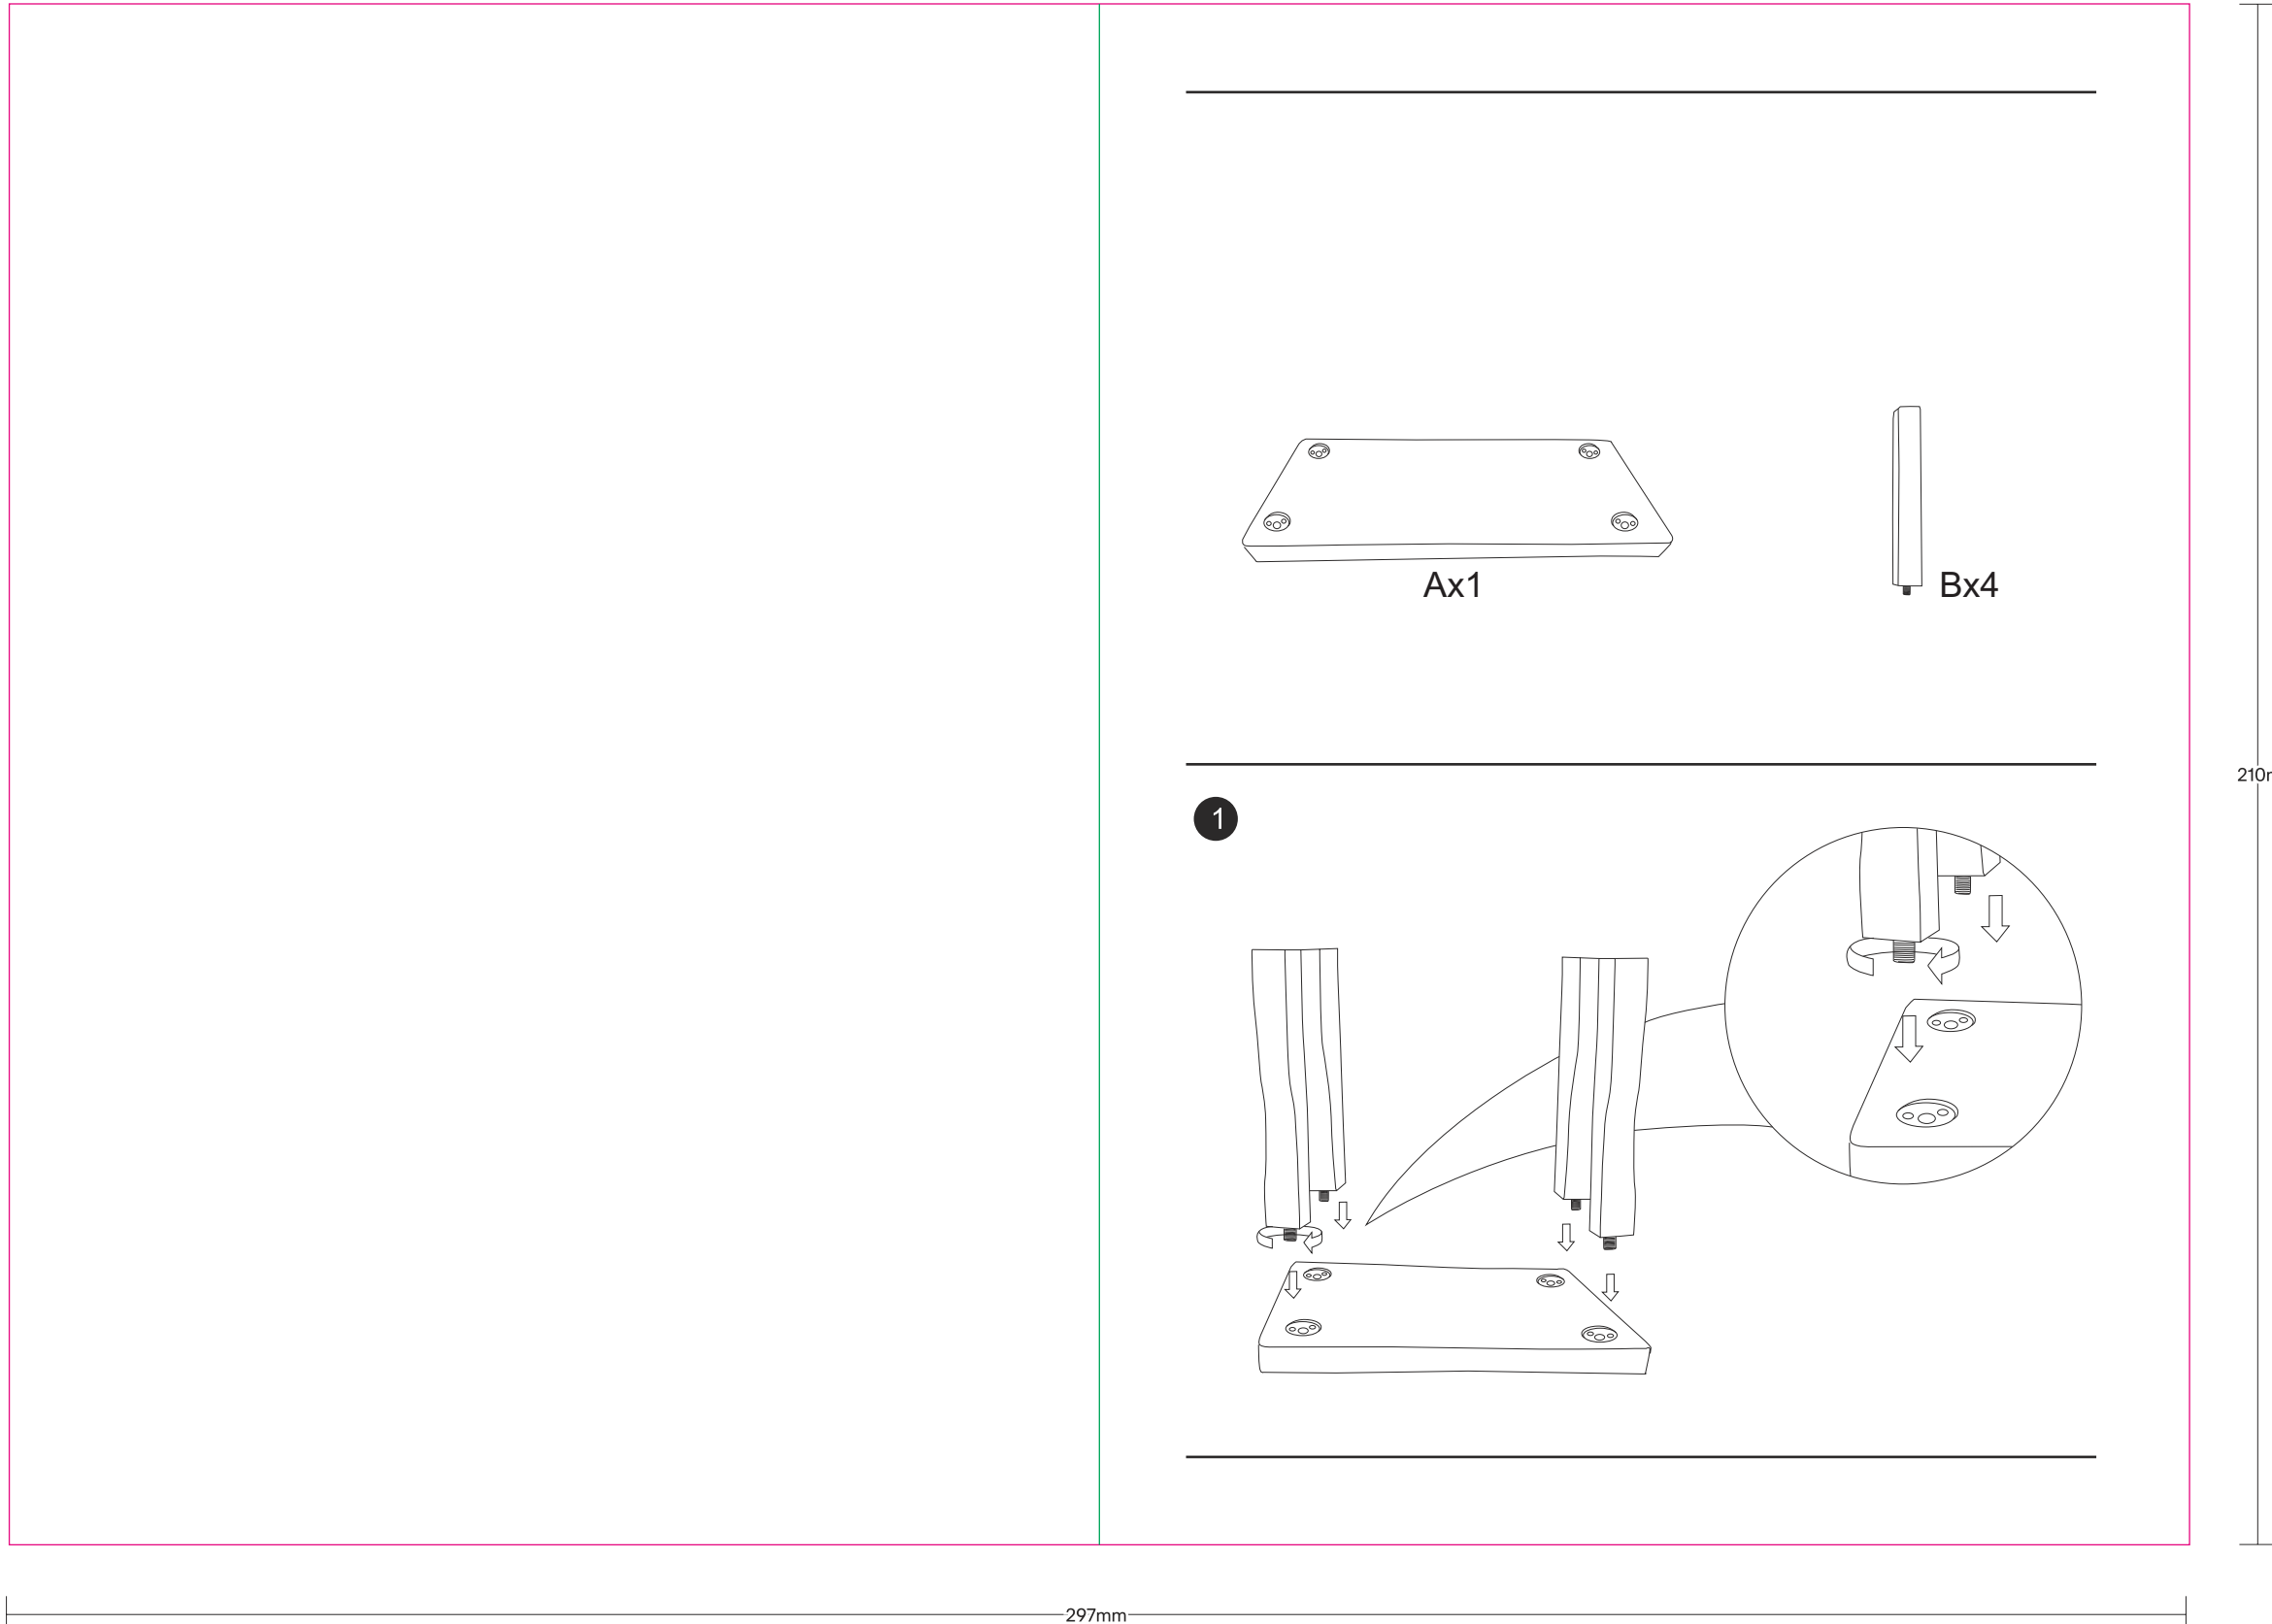

210mm

297mm

O/N 312150
P/N 0870948 6

O/N 304581
P/N 0870948 6

Order number →
Products Sales number
and season (variable data)

HOME96027 FOLDER SEATING AND TABLE ASSEMBLY INSTRUCTION 148,5X210MM

ARTWORK

CREATION DATE: 210105
LATEST CHANGE: 211129

SHEET 2

KAJSA STOOL MINI

Front

Pictogram placement. →
(For assembly instruction
remove when not needed)

297mm

210mm

← Maintenance
(variable data)

HOME96027 FOLDER SEATING AND TABLE ASSEMBLY INSTRUCTION 148,5X210MM

ARTWORK

CREATION DATE: 210105
LATEST CHANGE: 211129

SHEET 2

KAJSA STOOL MINI

Back

Pictogram placement. →
(For assembly instruction
remove when not needed)

2

3

210mm

← Maintenance
(variable data)

297mm