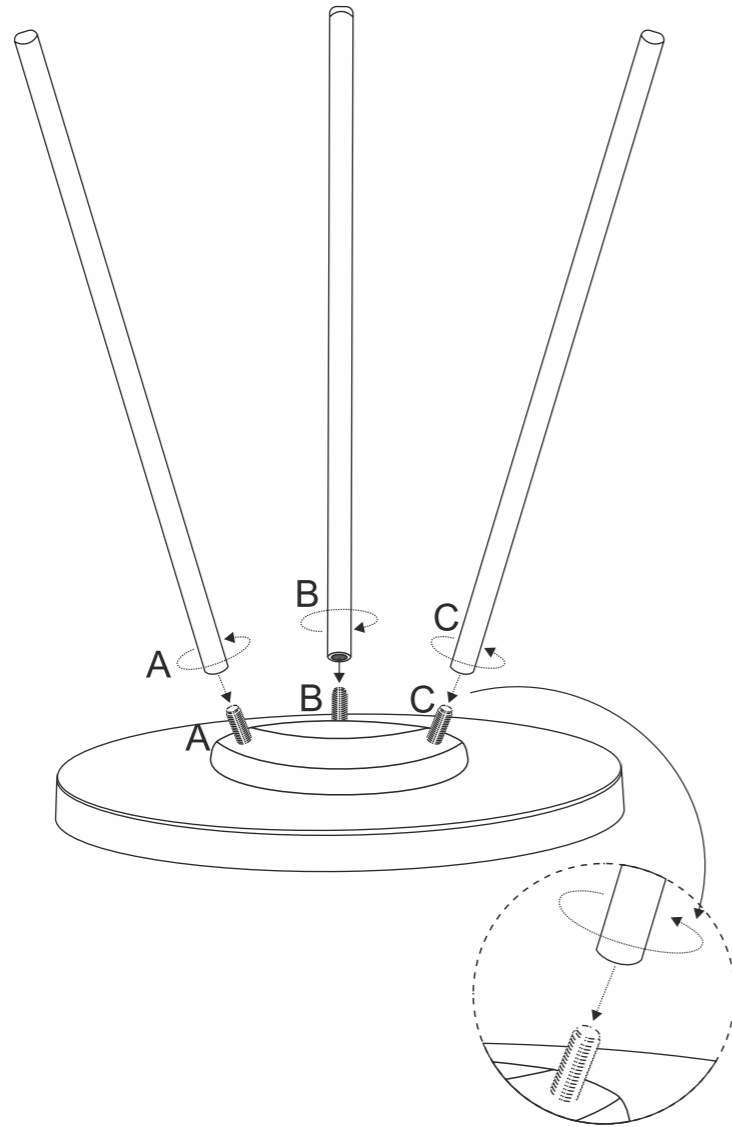

HOME96027 FOLDER SEATING AND TABLE ASSEMBLY INSTRUCTION 148,5X210MM

ARTWORK

CREATION DATE: 210105

LATEST CHANGE: 211129

OPTION 1: SEATING AND TABLES

SHEET 1

Mono Table Small

Front

2

← Product pictogram placement.

210mm

O/N 316082
P/N 0806581 6

Order number
Products Sales number
and season (variable data)

O/N 316081
P/N 0806581 6

297mm

This is confidential information of LYNX and/or its affiliates, and may not be disclosed to third parties or used other than as directed by the disclosing party. The intellectual property contained here in may not be altered, copied, sold or used without permission.

Printing Inks :

HOME96027 FOLDER SEATING AND TABLE ASSEMBLY INSTRUCTION 148,5X210MM

ARTWORK

CREATION DATE: 210105
LATEST CHANGE: 211129

SHEET 1

Mono Table Small

Back

Pictogram placement →
(For warnings and instructions) Variable data
(Remove if not needed.)

Print colour →
PMS Black C

1

210mm

297mm