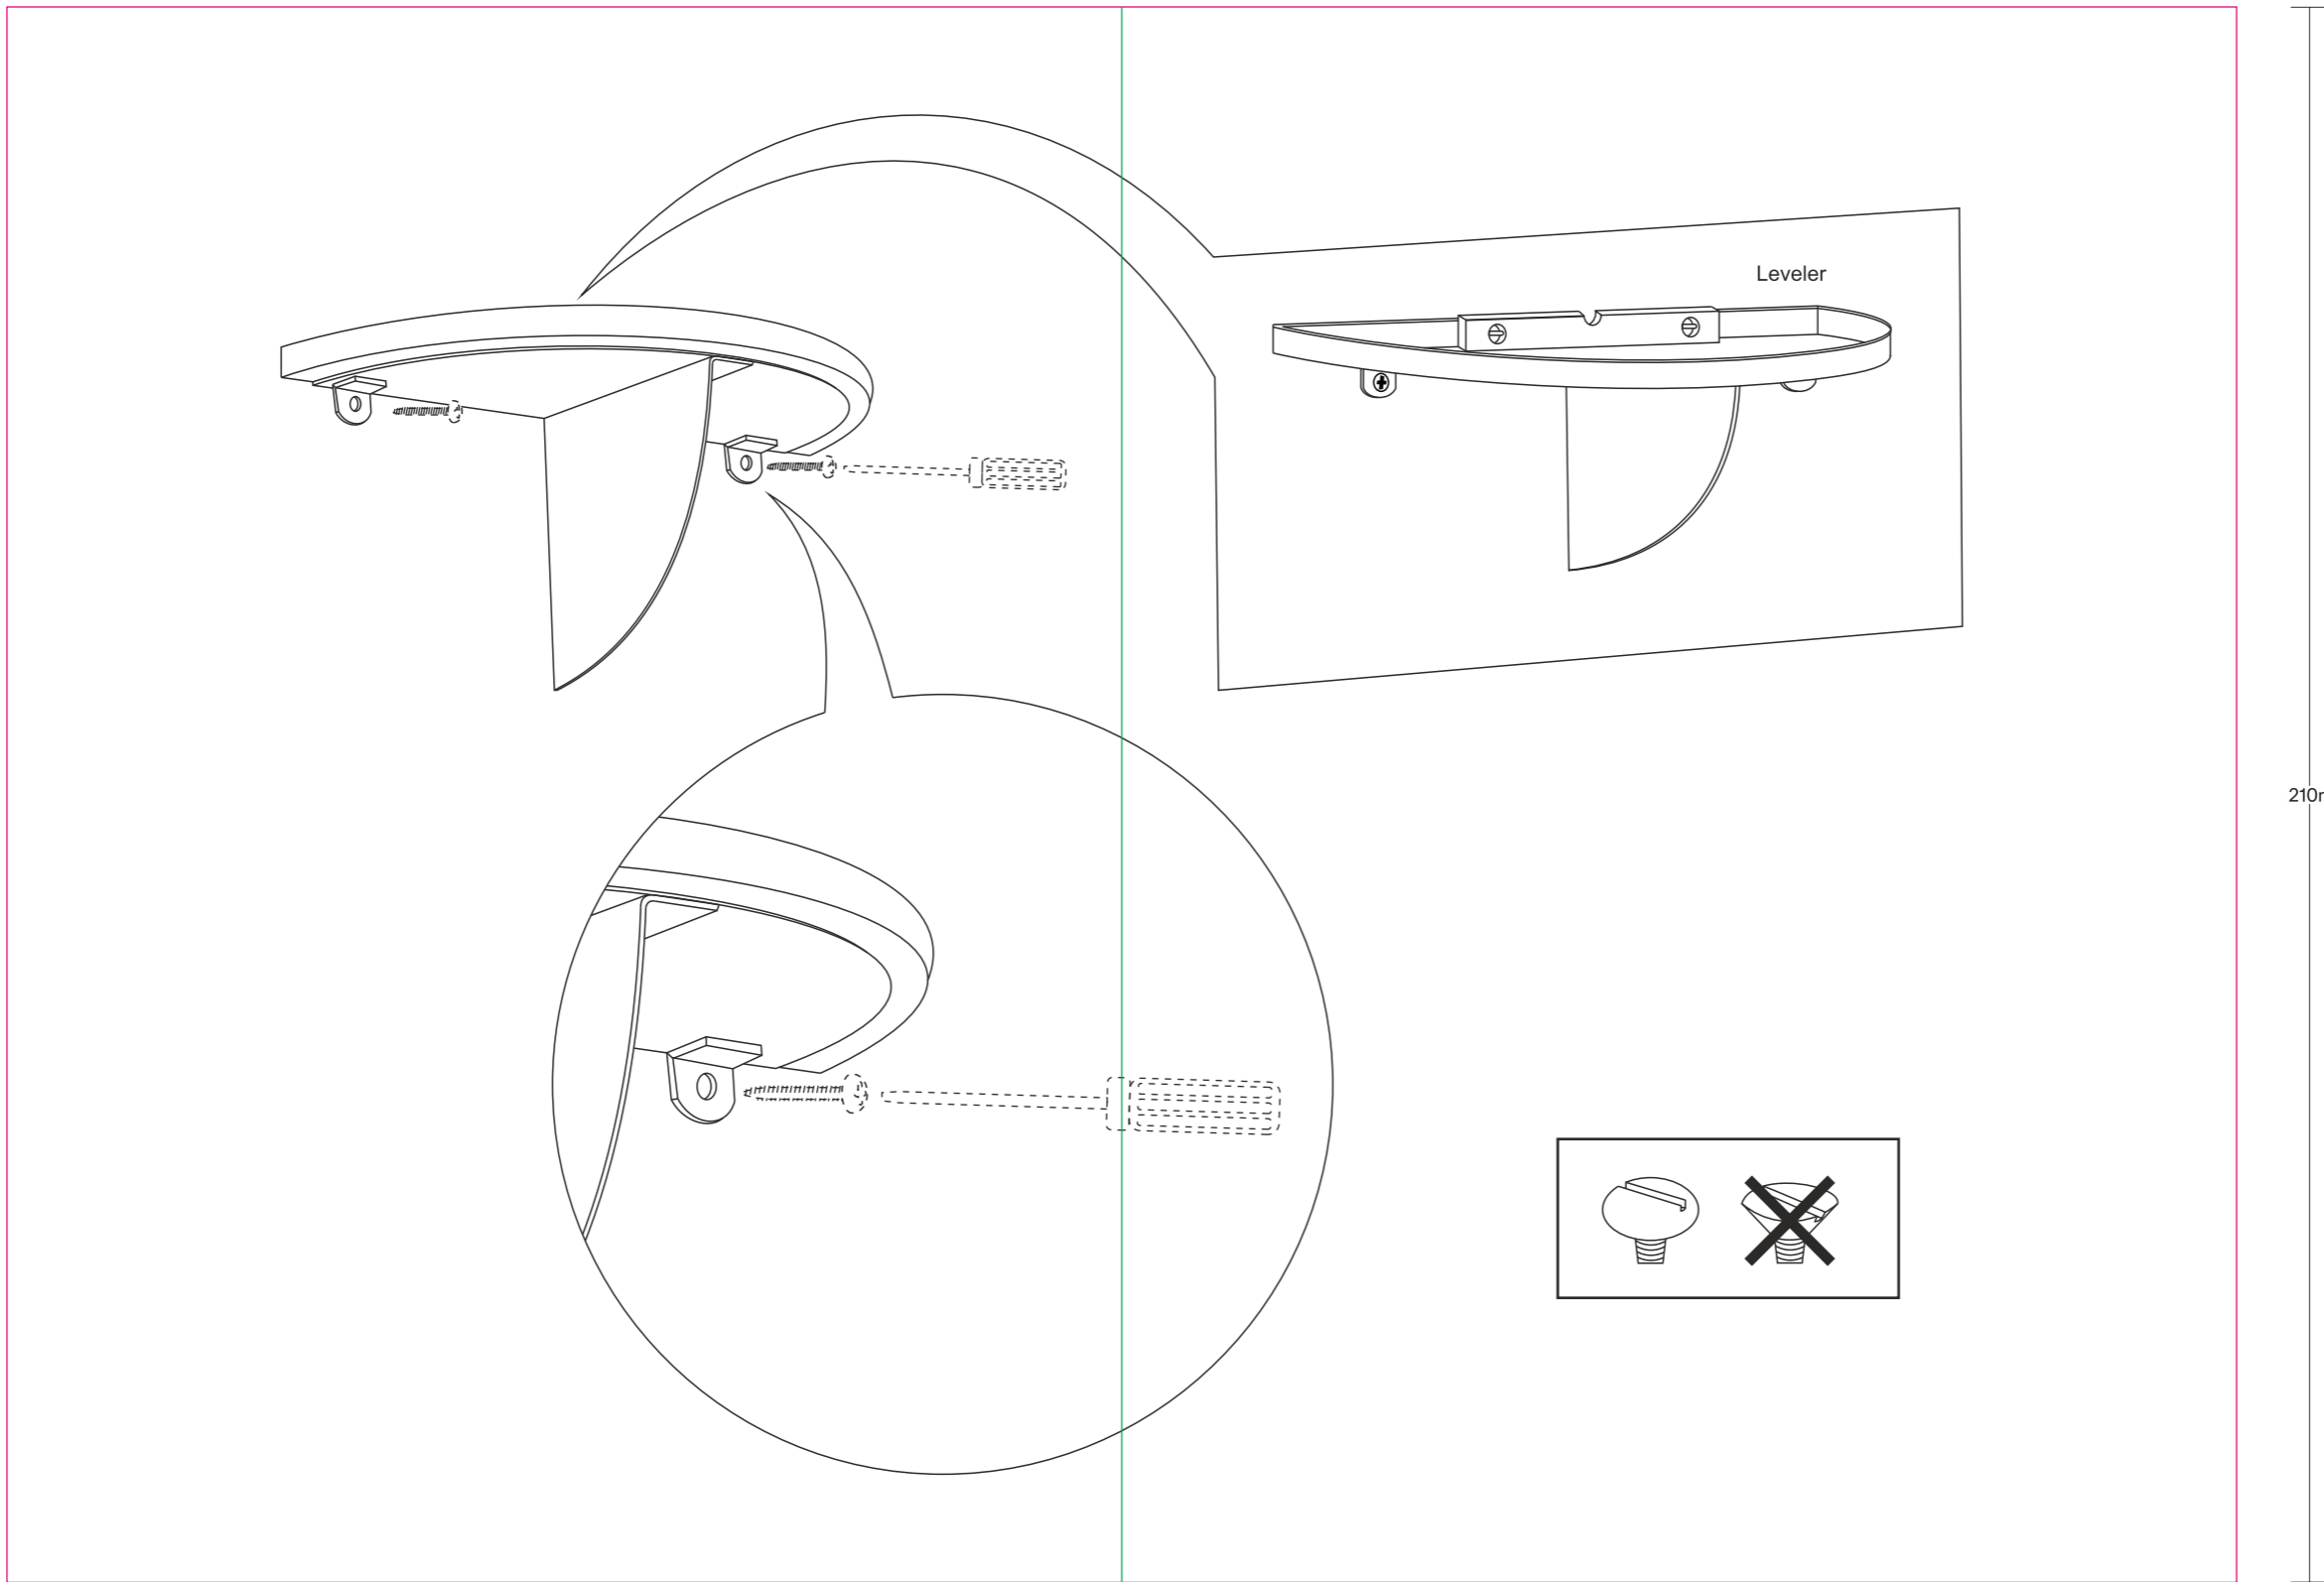

Printing Inks :

HOME96027 FOLDER SEATING AND TABLE ASSEMBLY INSTRUCTION 148,5X210MM

ARTWORK

CREATION DATE: 210105
LATEST CHANGE: 211129

SHEET 2

Paris shelf metal

Back

Pictogram placement →
(For assembly instruction remove when not needed)

210mm

297mm

← Maintenance
(variable data)